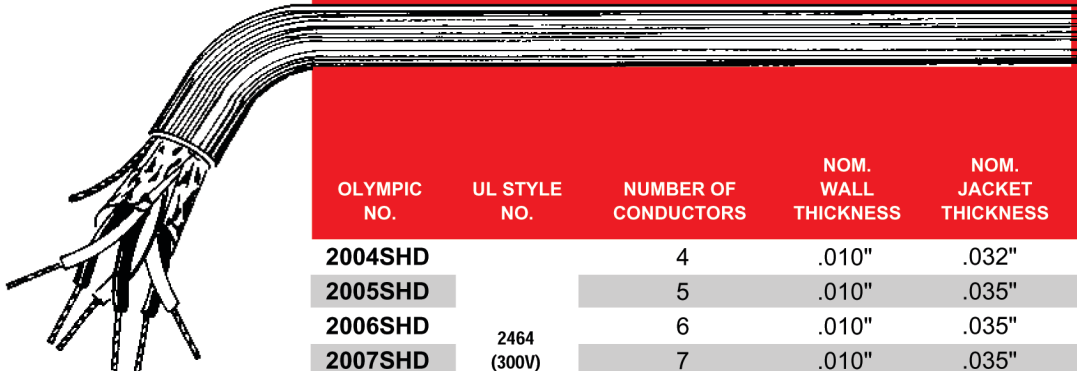

22 Gage, (7x30)

DESCRIPTION:

Tinned copper, vinyl insulated, conductors cabled, aluminum mylar shield with 24 AWG stranded tinned copper drain wire, chrome vinyl jacket,
Temp. Rating -20° C to +80° C

COLOR CODE:

See Chart 8, Page 96

OLYMPIC NO.	UL STYLE NO.	NUMBER OF CONDUCTORS	NOM. WALL THICKNESS	NOM. JACKET THICKNESS	NOM. O.D.	NOM. CAP. pF/ft*
2004SHD		4	.010"	.032"	.200"	35
2005SHD		5	.010"	.035"	.212"	35
2006SHD		6	.010"	.035"	.227"	35
2007SHD	2464 (300V) 80° C	7	.010"	.035"	.230"	35
2008SHD		8	.010"	.035"	.242"	35
2009SHD	SP	9	.010"	.035"	.259"	35
2010SHD		10	.010"	.035"	.260"	35
2012SHD	AWM T2 FT1	12	.010"	.035"	.286"	35
2015SHD		15	.010"	.035"	.301"	35
2020SHD		20	.010"	.035"	.335"	35
2025SHD		25	.010"	.040"	.370"	35

* Capacitance between conductors